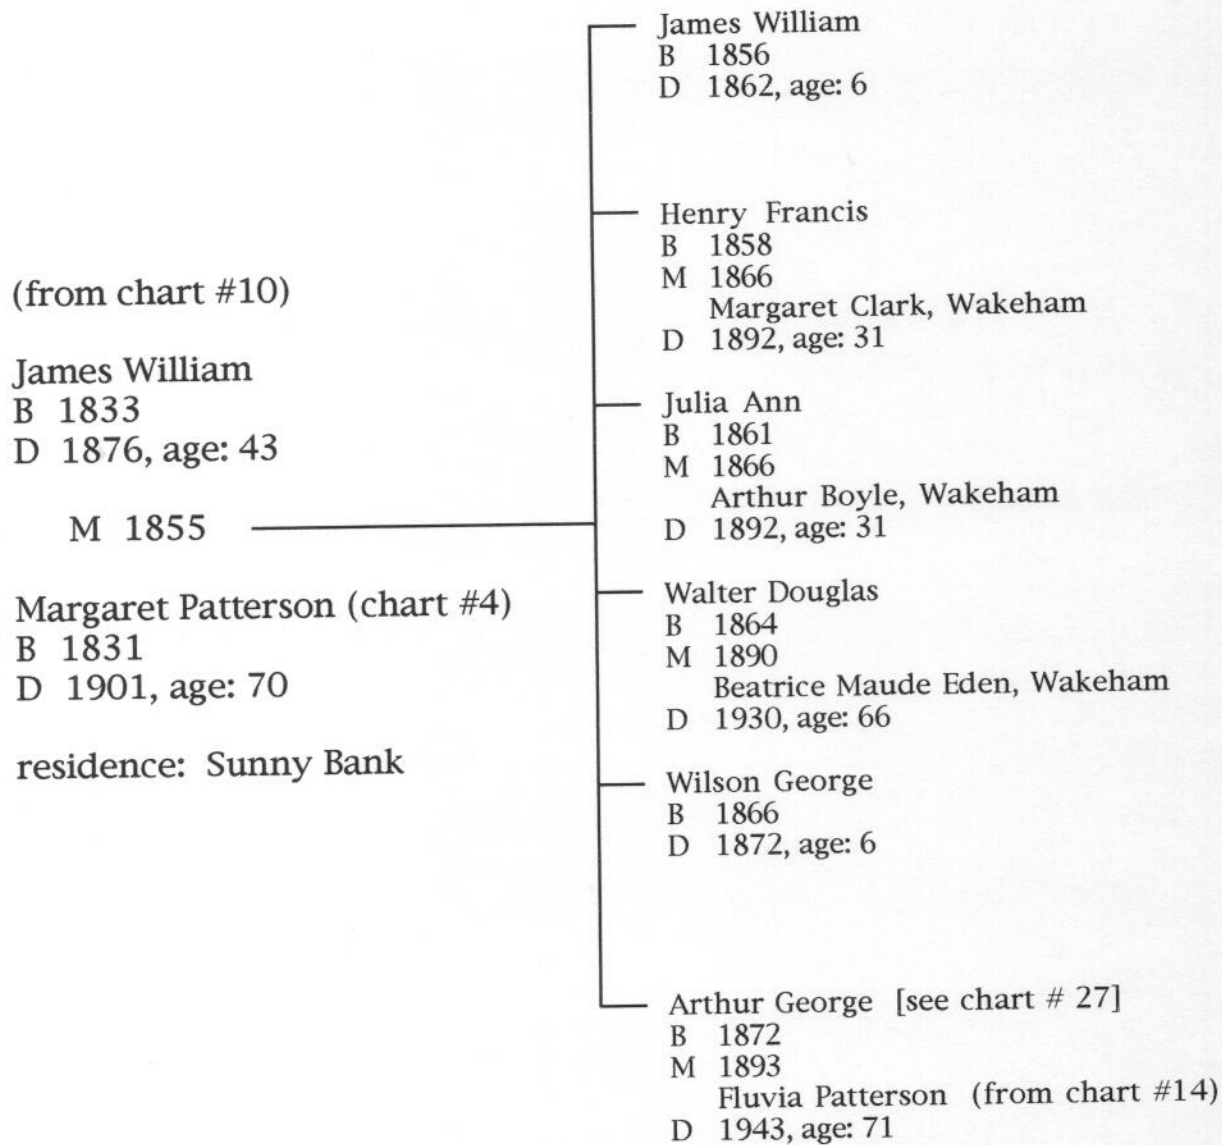

Patterson

Descendants of John, 4th generation

CHART # 19

Patterson

Descendants of John, 4th generation

CHART # 20

(from chart #10)

Henry George  
B 1835  
D 1914, age: 79

B 1855

D 1925, age: 70

M 1900

Ethel Grant (Grant chart #3)

B 1875

D 1954, age: 79

residence: Sunny Bank

Basil Herbert