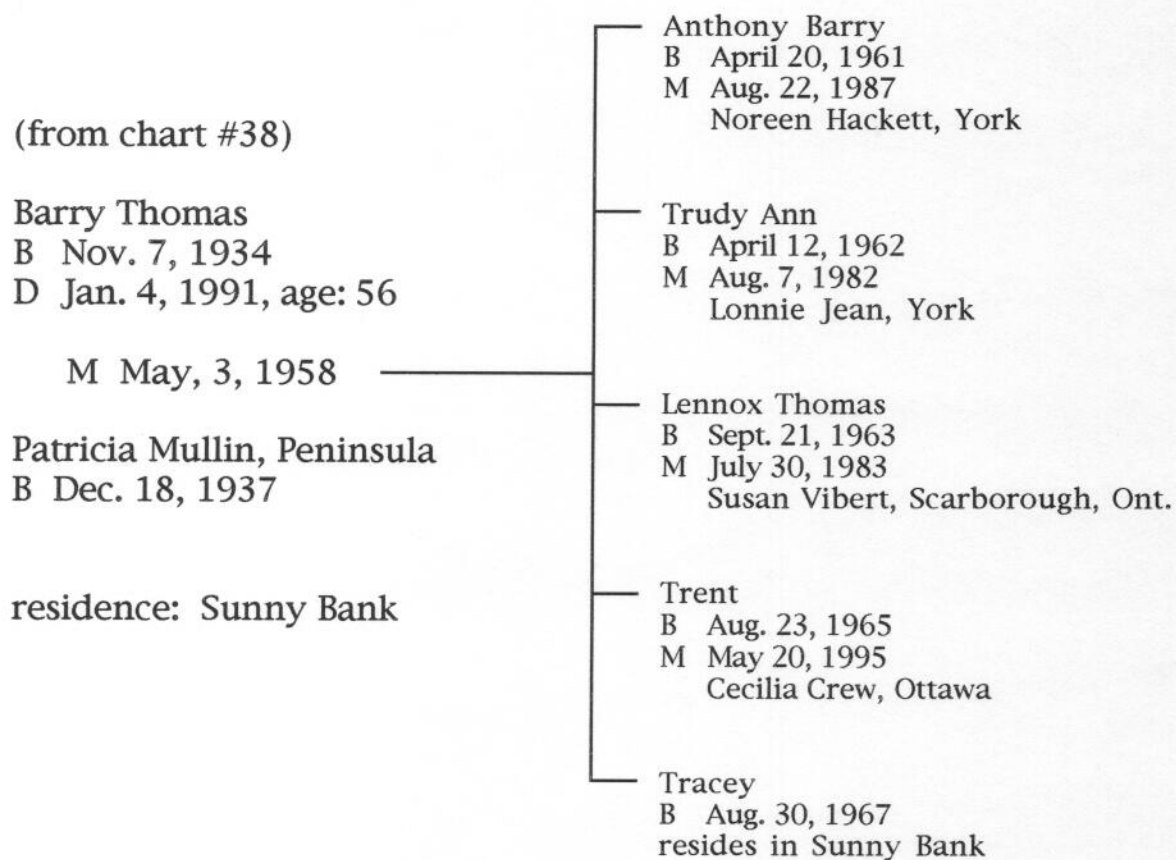

Patterson

Descendants of John, 7th generation

CHART # 54