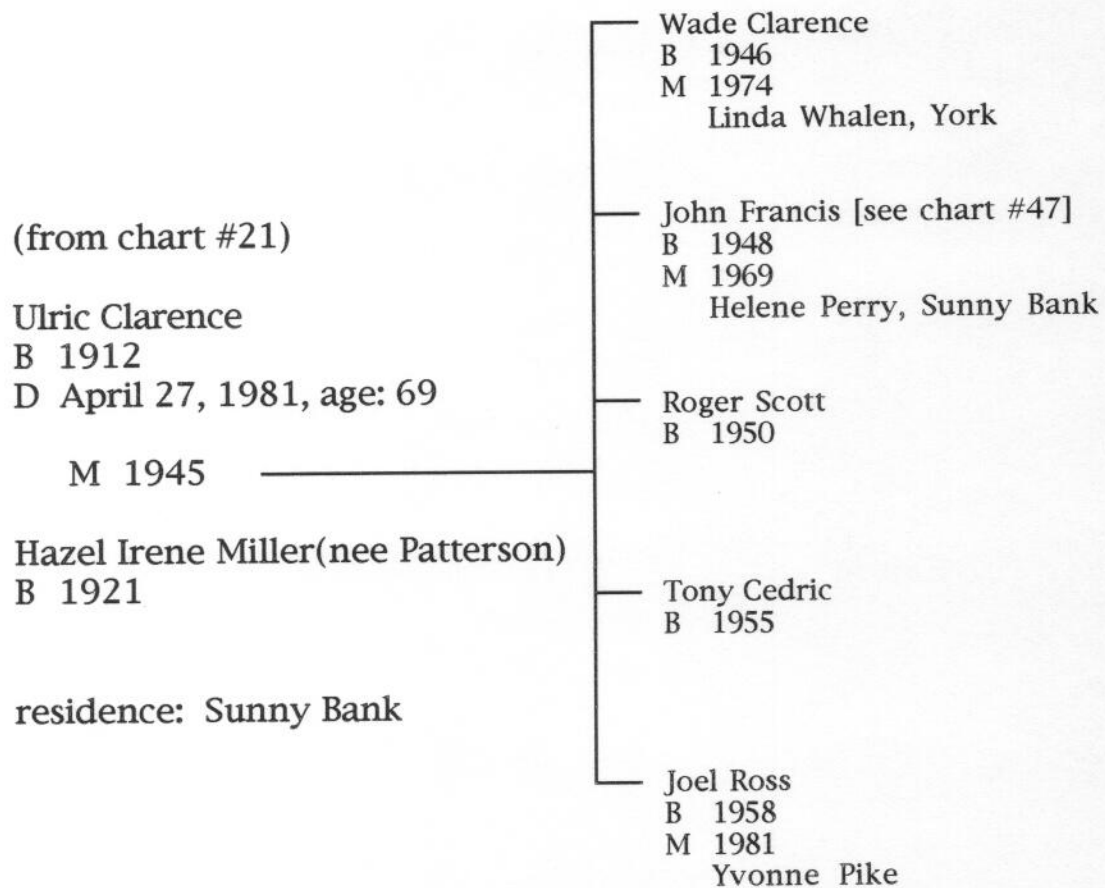

B 1871  
D 1960, age: 89

residence: Sunny Bank

Patterson

Descendants of John, 6th generation

CHART # 29

Patterson

Descendants of John, 6th generation

CHART # 30